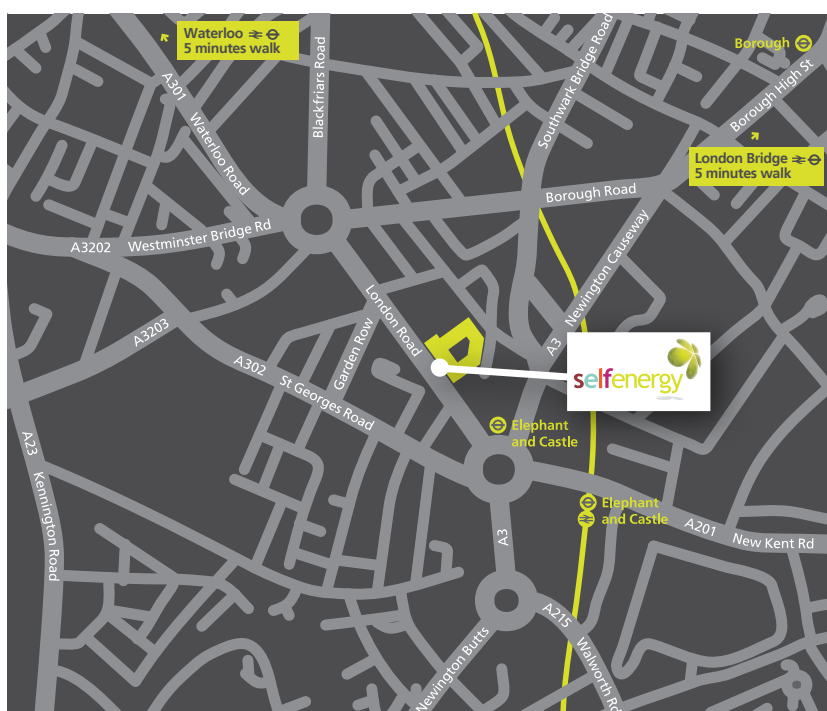

Self Energy UK Ltd

We are based at

South Bank Technopark
90 London Road
London
SE1 6LN

Directions

By train and tube – our closest stations are Borough, Elephant And Castle, London Bridge and Waterloo and they are all within walkable distance.

By bus – numbers 1, 12, 35, 40, 45, 53, 63, 68, 100, 133, 148, 155, 168, 171, 172, 176, 188, 196, 333, 344, 360, 363, 453, 468, C10 and P5.

By car – there is limited parking at Southbank Technopark. If you plan to travel by car, contact us to ensure space is available. Please note that the carpark is located within the London Congestion Chargin Zone.